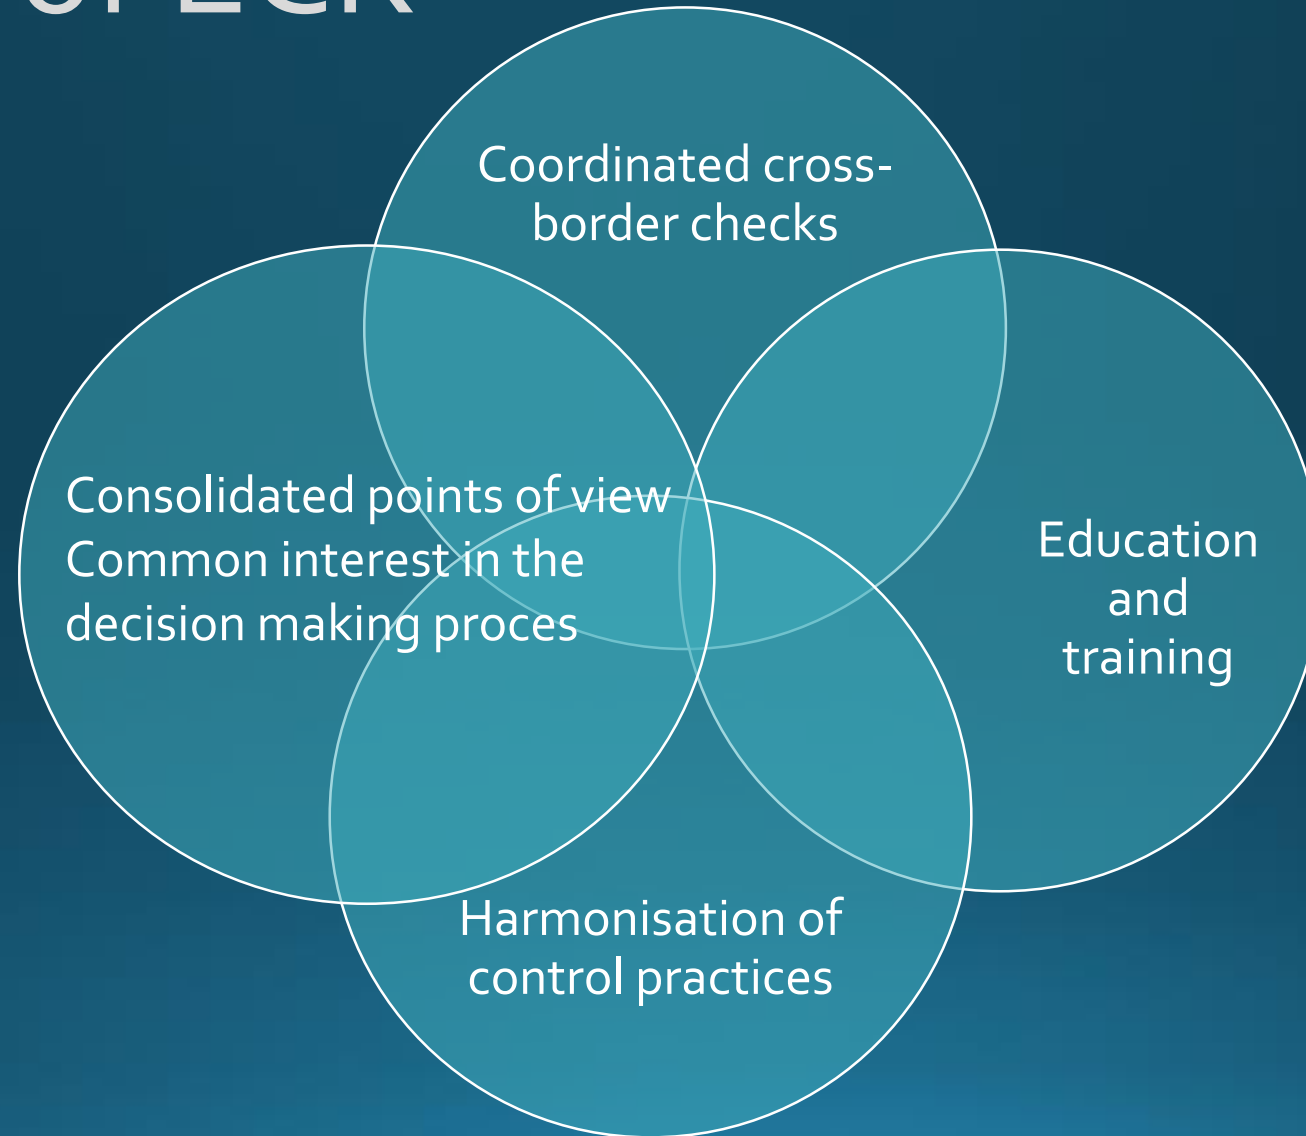

Euro Contrôle Route

The European Road Transport Enforcement
organisation for public authorities

What is ECR?

Cooperation of European public road transport enforcement authorities to:

- enhance road safety and compliance
- ensure fair competition

Who are we?

Members and active observers

Passive observers

Four pillars of ECR

Get in touch

ECR invites new members to join ECR

ECR Secretariat

ECR coordinator, Ann De Vries